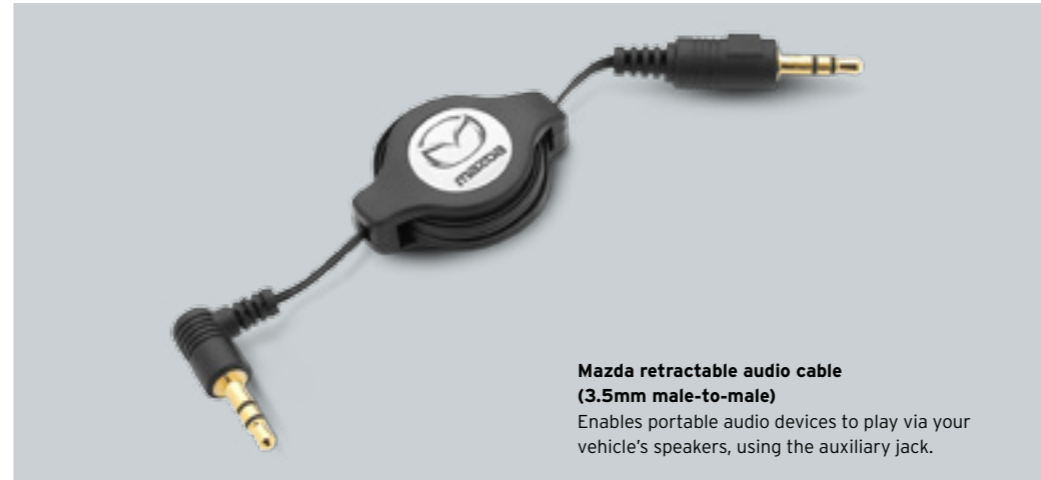

Mazda retractable audio cable (3.5mm male-to-male)
Enables portable audio devices to play via your vehicle's speakers, using the auxiliary jack.

High specification alarm
Gives you added security and peace of mind.

Auto lights on/off
Monitors outside light levels and turns headlamps on or off accordingly. (Neo and Maxx only.)

Tow bar
Designed for Mazda2, with a 700kg (braked)* capacity.
*Subject to State or Territory regulations. Please refer to your Mazda Dealer for further information.