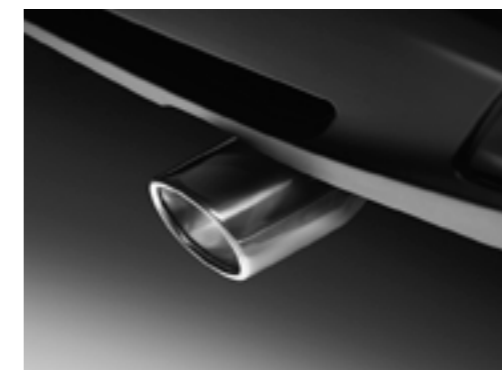

Mazda2 ACCESSORIES

ZOOM-ZOOM

MAKE YOUR Mazda EVEN MORE REWARDING

Mazda2 packs a whole lot of enjoyment into a small car. And Mazda Genuine Accessories make owning one even more fun. They let you personalise your car, and protect its value. They also offer great design, quality and safety, plus the backing of a Mazda warranty. Mazda Genuine Accessories let you enjoy even more Zoom-Zoom.

Chrome side indicator bezel
Sends a very stylish signal.

Centre console organiser
Keep bits and pieces in order with this organiser's handy compartments.

Chrome exhaust tip
Highlight you car's great looks.
(Neo and Maxx only.)