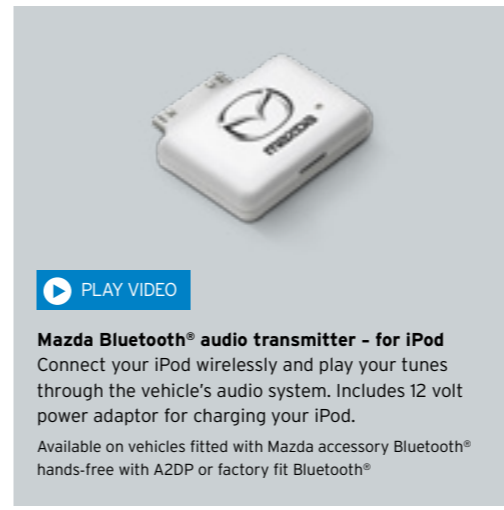

Mazda Bluetooth® audio transmitter - for iPod
Connect your iPod wirelessly and play your tunes through the vehicle's audio system. Includes 12 volt power adaptor for charging your iPod.
Available on vehicles fitted with Mazda accessory Bluetooth® hands-free with A2DP or factory fit Bluetooth®