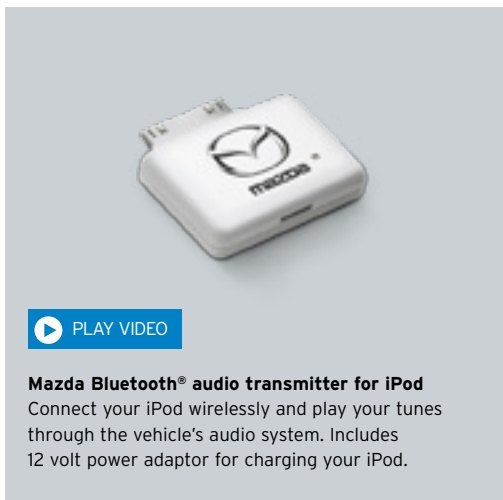

zoom-zoom  
zoom-zoom

**Cargo tray**

Sturdy with raised sides, this tray provides maximum waterproofing and non-slip grip.

**Collapsible sun screen**

Keep your vehicle cool and protect the interior from the sun's harmful rays.

[PLAY VIDEO](#)

**Mazda Bluetooth® audio transmitter for iPod**

Connect your iPod wirelessly and play your tunes through the vehicle's audio system. Includes 12 volt power adaptor for charging your iPod.