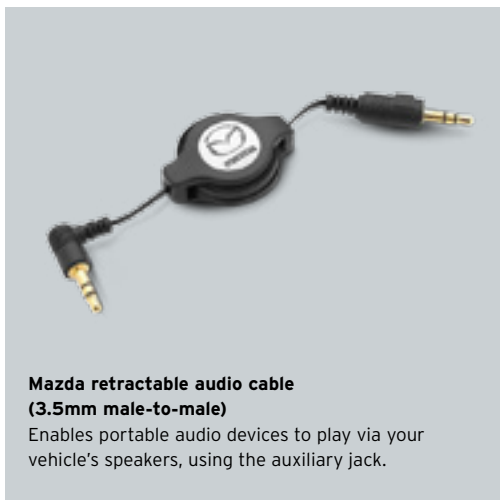

zoom-zoom  
zoom-zoom

**Cargo tray**

Sturdy with raised sides, this tray provides maximum waterproofing and non-slip grip.

**Collapsible sun screen**

Keep your vehicle cool and protect the interior from the sun's harmful rays.

[PLAY VIDEO](#)

**Mazda Bluetooth® audio transmitter for iPod**

Connect your iPod wirelessly and play your tunes through the vehicle's audio system. Includes 12 volt power adaptor for charging your iPod.

**Mazda retractable audio cable (3.5mm male-to-male)**

Enables portable audio devices to play via your vehicle's speakers, using the auxiliary jack.

**iPod adaptor**

Control your iPod via steering wheel-mounted audio buttons. iPod charges while you listen.