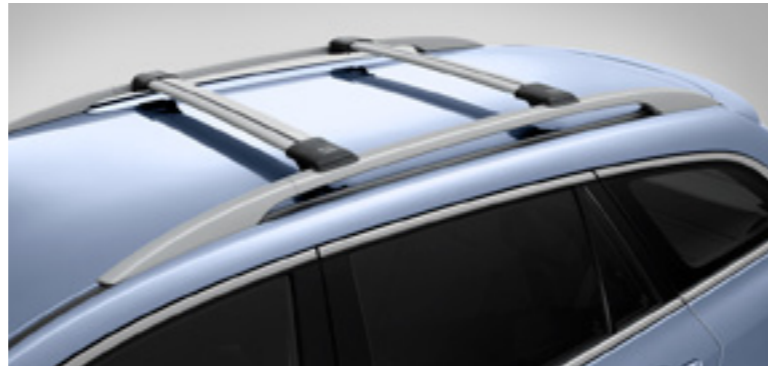

Roof racks (wagon)
Aerodynamic design that lets you carry even more. 75kg capacity.