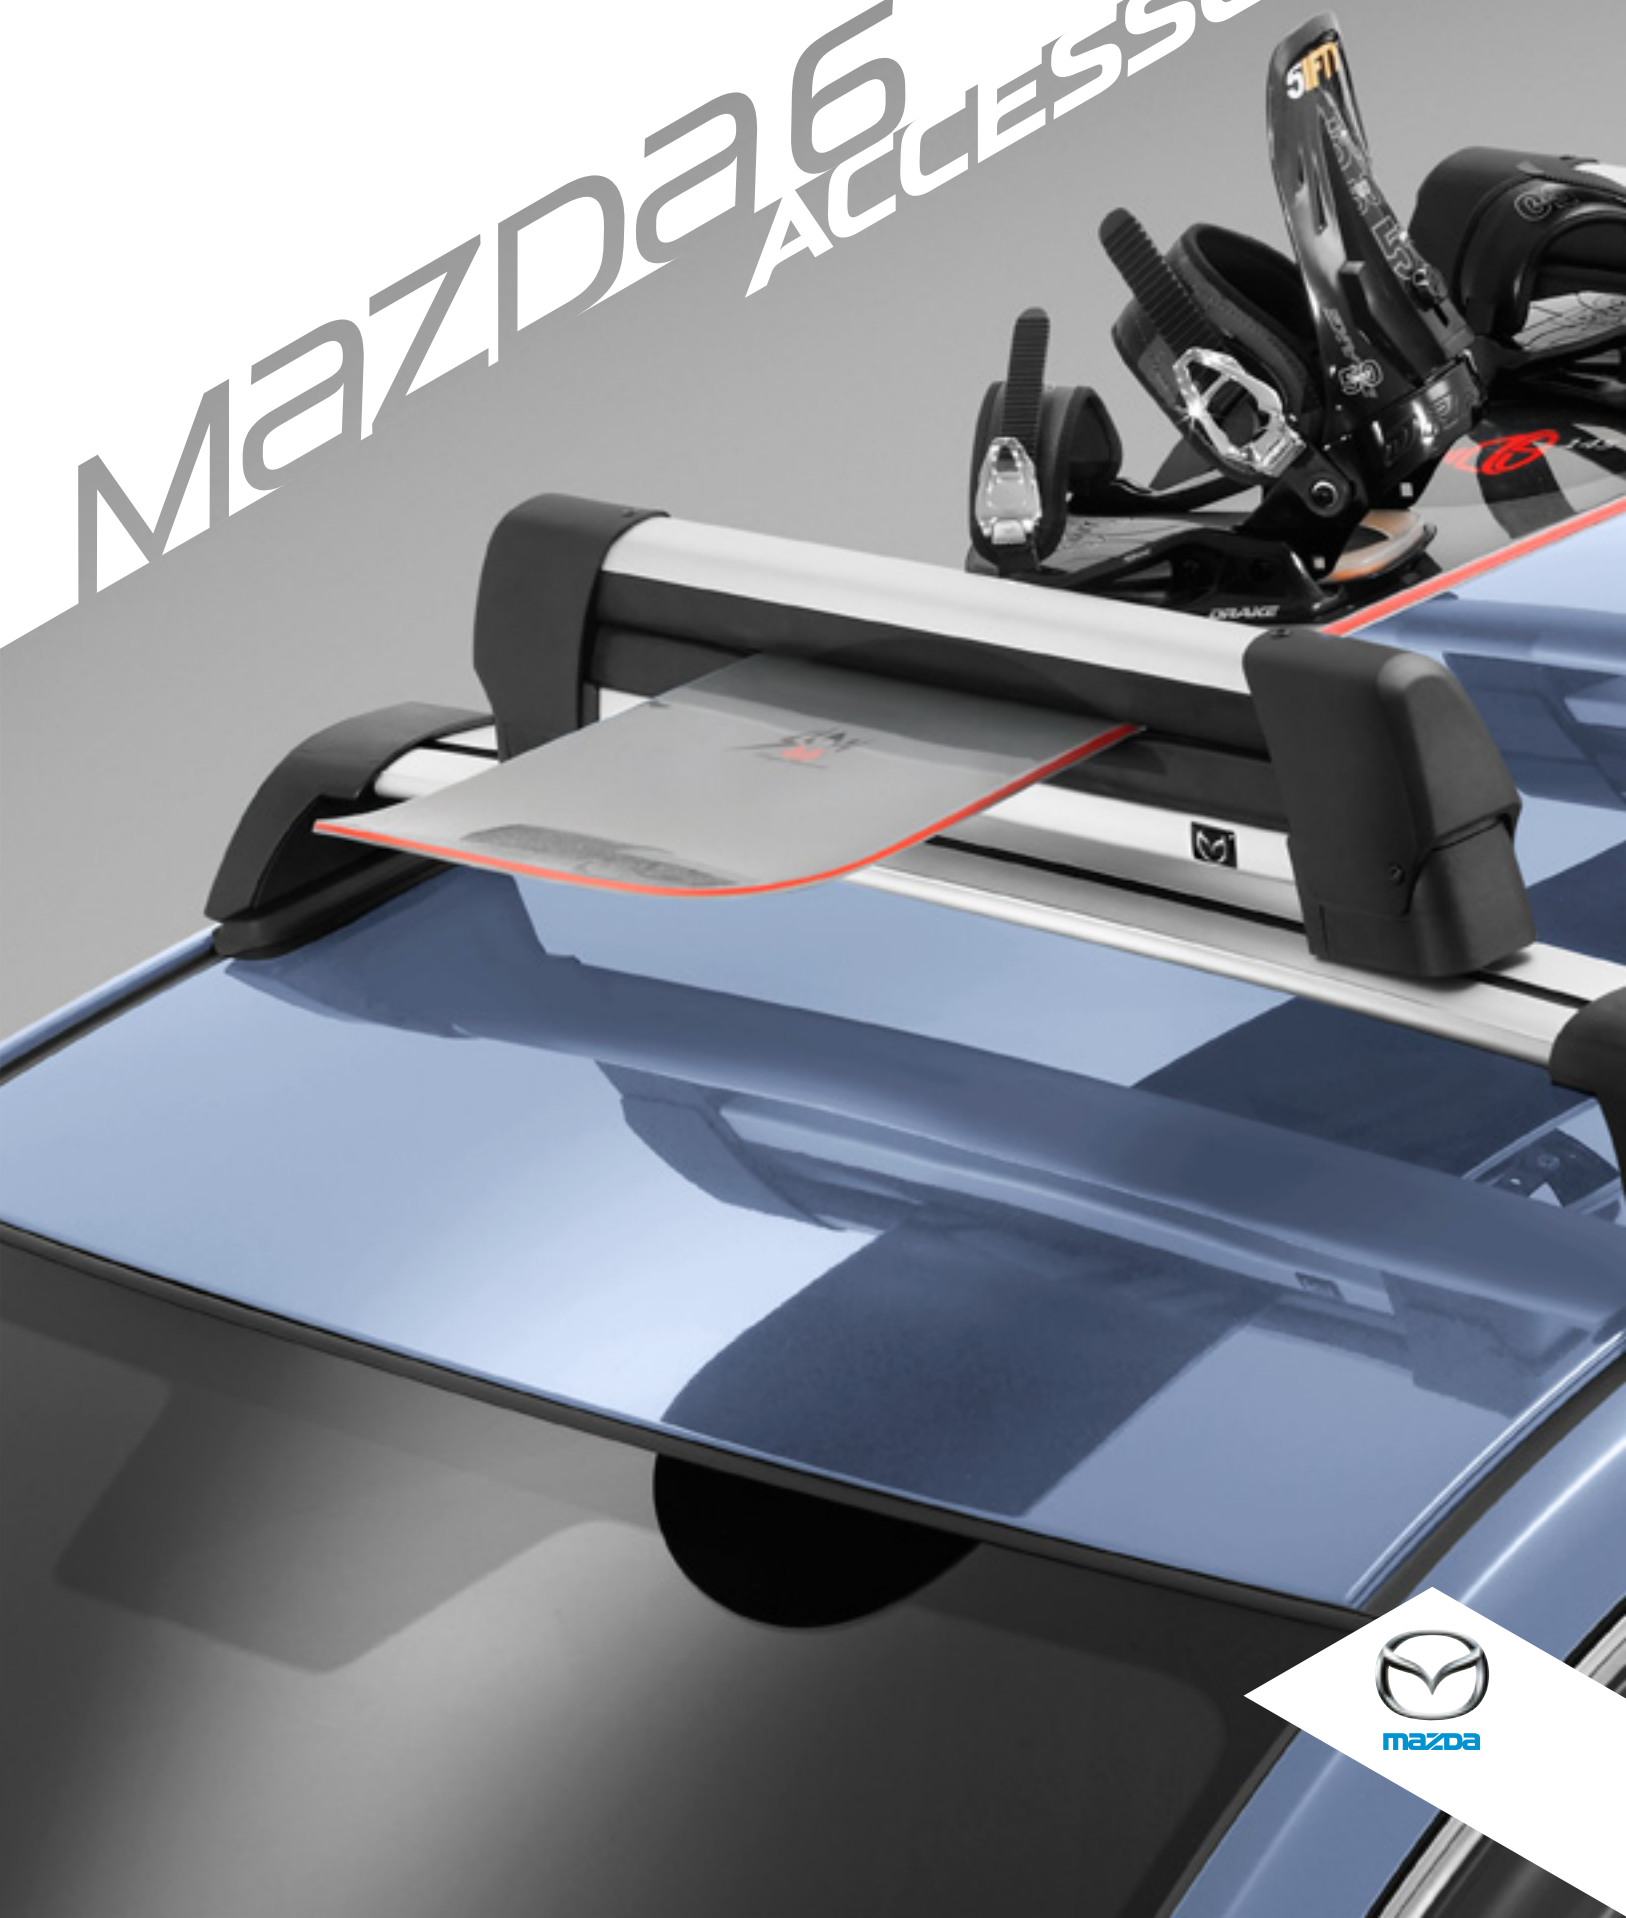

# MAZDA6 ACCESSORIES

mazda

**MAKE YOUR Mazda  
EVEN MORE REWARDING**

Mazda6 gives you driving excitement and refinement. And Mazda Genuine Accessories can make the journey more special than ever. They let you add a personal touch and protect your investment. They also give you superb design, quality, fit and safety, all with the reassurance of a Mazda warranty. Mazda Genuine Accessories let you add even more Zoom-Zoom.

**Front sports grille**  
Give your Mazda6 an even more dynamic look. (Touring and Diesel models only.)

**Kayak holder**  
This strong and adjustable design lets you carry one canoe, kayak or similar-sized watercraft.

**Ski/snowboard carrier**  
The convenient, secure way to carry snow gear.

**Roof racks (wagon)**  
Aerodynamic design that lets you carry even more. 75kg capacity.

**Headlight protectors**  
Safeguard headlamp lenses against damage.

**Scuff plates**  
The attractive way to protect against entry marks and scratches. Front plates feature cool blue illumination.

**Roof racks (sedan and hatch)**  
Aerodynamically shaped to reduce drag.  
Load capacity of up to 75kg.