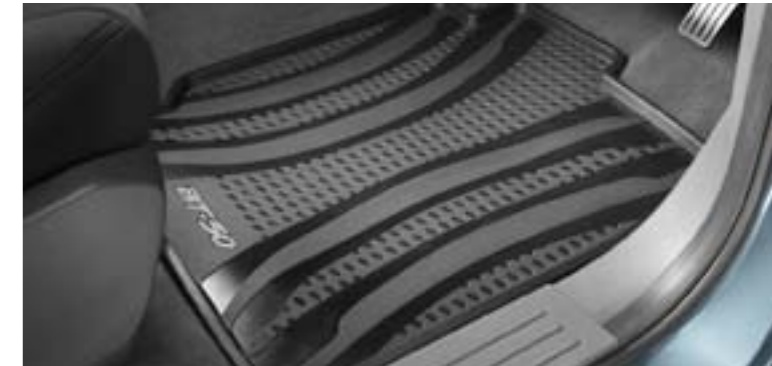

Weathershields (right or left hand front)
Let fresh air into the cabin, but not the weather.

Collapsible sun screen
Keep your vehicle cool and protect the interior from the sun's harmful rays.

Carpet floor mats (set of two or four)
Stylish and durable tailor-made mats. Driver's side mat incorporates a heel pad.

[PLAY VIDEO](#)

12 volt auxiliary sockets
Contains two 15 amp sockets to provide power to small electrical items. (Utilities only.)

Rubber floor mats (set of two or four)
Heavy duty tailor-made mats.

Seat cover (front)
Made from durable, waterproof neoprene material, these airbag compatible covers keep your seats free from dirt and grime.