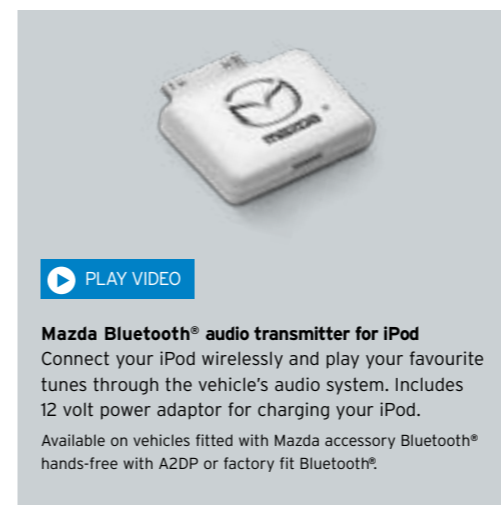

Mazda Bluetooth® audio transmitter for iPod
Connect your iPod wirelessly and play your favourite tunes through the vehicle's audio system. Includes 12 volt power adaptor for charging your iPod.
Available on vehicles fitted with Mazda accessory Bluetooth® hands-free with A2DP or factory fit Bluetooth®.