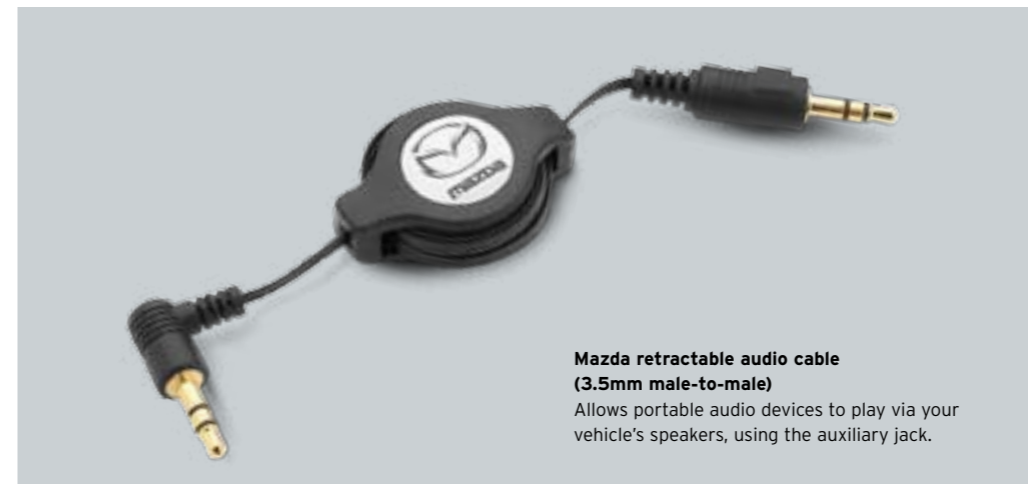

Mazda retractable audio cable (3.5mm male-to-male)
Allows portable audio devices to play via your vehicle's speakers, using the auxiliary jack.